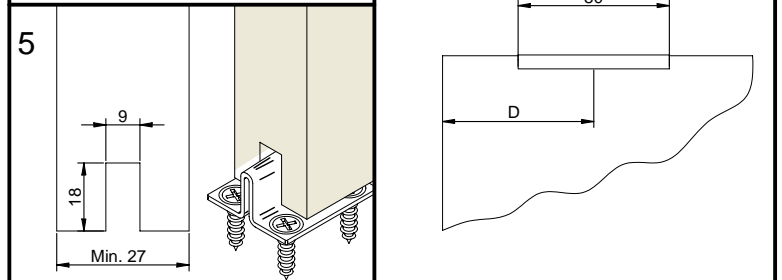

saheco

SF-A61

ENCASTADA - FLUSH-MONTABLE - À ENCASTER

Poligono Industrial Foradada - 08580 - Sant Quirze de Besora (Barcelona)
Telf. 34-93.852.92.23, Fax.34-93.852.91.59
Export. Telf. 34-93.852.96.15, Fax.34-93.852.91.76
e-mail: saheco@saheco.com
web: www.saheco.com

**GRUPO
TORREMAT**

Mayo-2010
038060065

صنع في السوق الأوروبية

Made in Spain