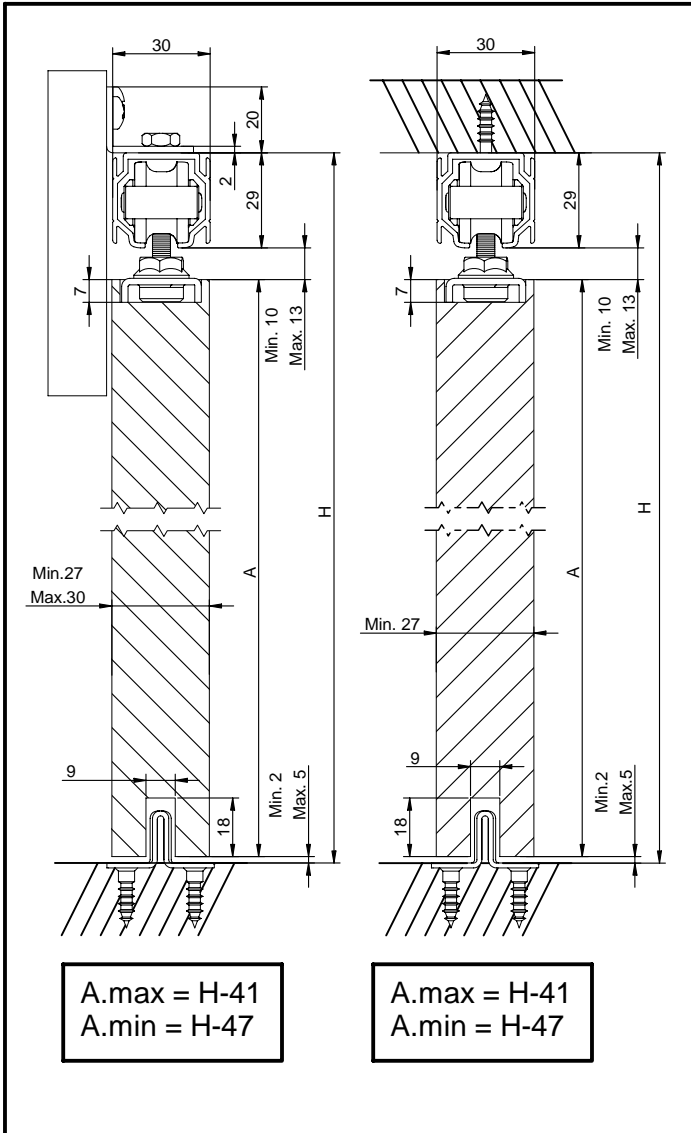

saheco

SF-A61

ENCASTADA - FLUSH-MONTABLE - À ENCASTER

Poligono Industrial Foradada - 08580 - Sant Quirze de Besora (Barcelona)
Telf. 34-93.852.92.23, Fax.34-93.852.91.59
Export. Telf. 34-93.852.96.15, Fax.34-93.852.91.76
e-mail: saheco@saheco.com
web: www.saheco.com

**GRUPO
TORREMAT**

Mayo-2010
038060065

صنع في السوق الأوروبية

Made in Spain