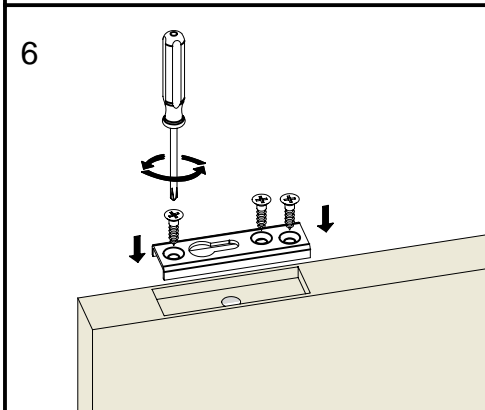

saheco

SF-A61

ENCASTADA - FLUSH-MONTABLE - À ENCASTER

Poligono Industrial Foradada - 08580 - Sant Quirze de Besora (Barcelona)
Telf. 34-93.852.92.23, Fax.34-93.852.91.59
Export. Telf. 34-93.852.96.15, Fax.34-93.852.91.76
e-mail: saheco@saheco.com
web: www.saheco.com

**GRUPO
TORREMAT**

Mayo-2010
038060065

صنع في السوق الأوروبية

Made in Spain