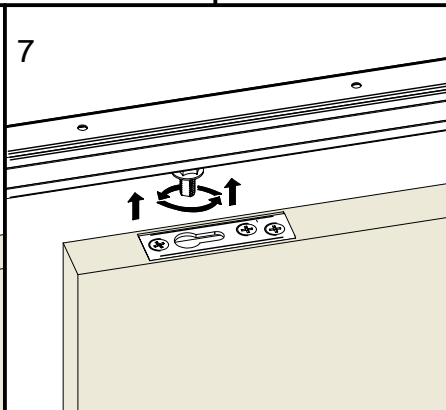

saheco

SF-A61

ENCASTADA - FLUSH-MONTABLE - À ENCASTER

Poligono Industrial Foradada - 08580 - Sant Quirze de Besora (Barcelona)
Telf. 34-93.852.92.23, Fax.34-93.852.91.59
Export. Telf. 34-93.852.96.15, Fax.34-93.852.91.76
e-mail: saheco@saheco.com
web: www.saheco.com

**GRUPO
TORREMAT**

Mayo-2010
038060065

صنع في السوق الأوروبية

Made in Spain