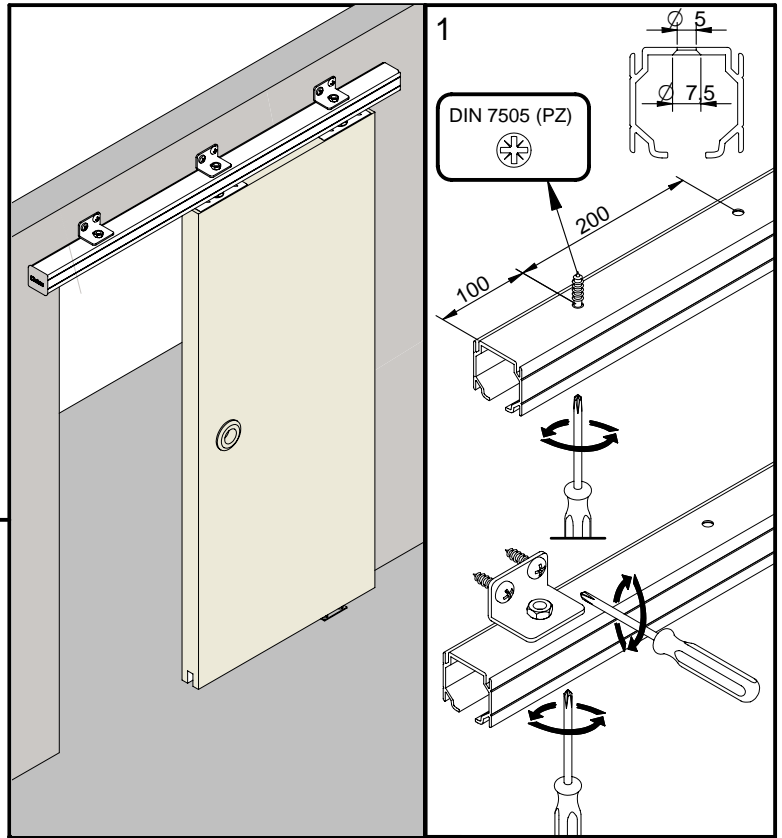

saheco

SF-A61

ENCASTADA - FLUSH-MONTABLE - À ENCASTER

Poligono Industrial Foradada - 08580 - Sant Quirze de Besora (Barcelona)
Telf. 34-93.852.92.23, Fax.34-93.852.91.59
Export. Telf. 34-93.852.96.15, Fax.34-93.852.91.76
e-mail: saheco@saheco.com
web: www.saheco.com

**GRUPO
TORREMAT**

Mayo-2010
038060065

صنع في السوق الأوروبية

Made in Spain