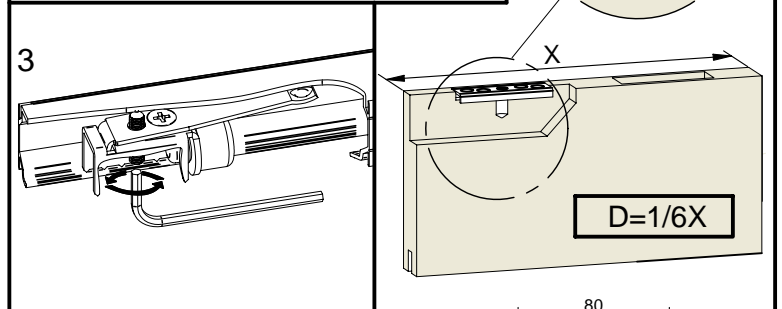

saheco

SF-A61

ENCASTADA - FLUSH-MONTABLE - À ENCASTER

Poligono Industrial Foradada - 08580 - Sant Quirze de Besora (Barcelona)
Telf. 34-93.852.92.23, Fax.34-93.852.91.59
Export. Telf. 34-93.852.96.15, Fax.34-93.852.91.76
e-mail: saheco@saheco.com
web: www.saheco.com

**GRUPO
TORREMAT**

Mayo-2010
038060065

صنع في السوق الأوروبية

Made in Spain