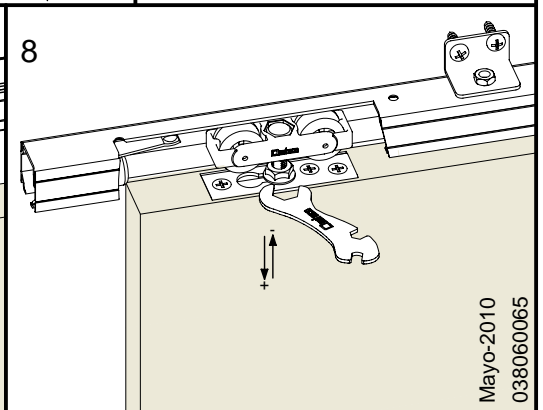

saheco

SF-A61

ENCASTADA - FLUSH-MONTABLE - À ENCASTER

Poligono Industrial Foradada - 08580 - Sant Quirze de Besora (Barcelona)
Telf. 34-93.852.92.23, Fax.34-93.852.91.59
Export. Telf. 34-93.852.96.15, Fax.34-93.852.91.76
e-mail: saheco@saheco.com
web: www.saheco.com

**GRUPO
TORREMAT**

Mayo-2010
038060065

صنع في السوق الأوروبية

Made in Spain