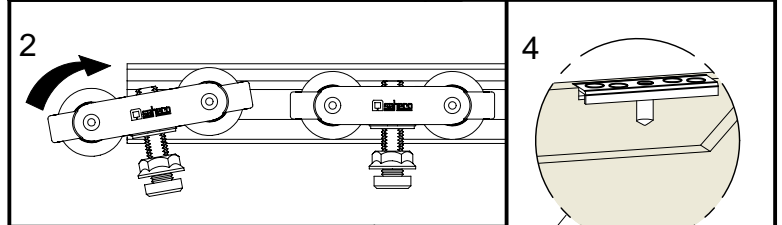

saheco

SF-A61

ENCASTADA - FLUSH-MONTABLE - À ENCASTER

Poligono Industrial Foradada - 08580 - Sant Quirze de Besora (Barcelona)
Telf. 34-93.852.92.23, Fax.34-93.852.91.59
Export. Telf. 34-93.852.96.15, Fax.34-93.852.91.76
e-mail: saheco@saheco.com
web: www.saheco.com

**GRUPO
TORREMAT**

Mayo-2010
038060065

صنع في السوق الأوروبية

Made in Spain