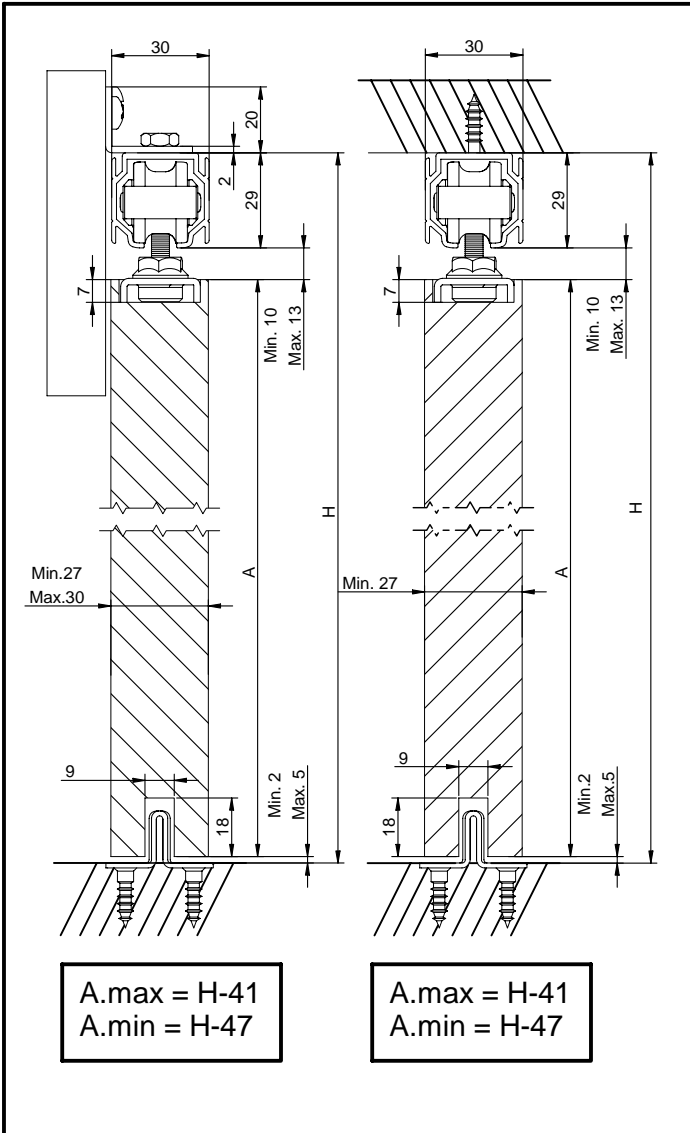

saheco

SF-A81

ENCASTADA - FLUSH-MONTABLE - À ENCASTER

Poligono Industrial Foradada - 08580 - Sant Quirze de Besora (Barcelona)
Telf. 34-93.852.92.23, Fax.34-93.852.91.59
Export. Telf. 34-93.852.96.15, Fax.34-93.852.91.76
e-mail: saheco@saheco.com
web: www.saheco.com

**GRUPO
TORREMAT**

Mayo-2010
038060082