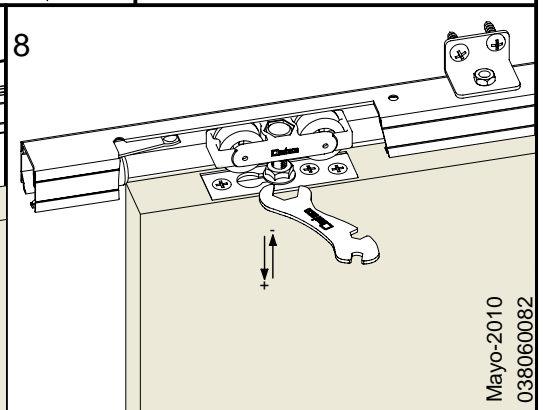

saheco

SF-A81

ENCASTADA - FLUSH-MONTABLE - À ENCASTER

Poligono Industrial Foradada - 08580 - Sant Quirze de Besora (Barcelona)
Telf. 34-93.852.92.23, Fax.34-93.852.91.59
Export. Telf. 34-93.852.96.15, Fax.34-93.852.91.76
e-mail: saheco@saheco.com
web: www.saheco.com

**GRUPO
TORREMAT**

Mayo-2010
038060082