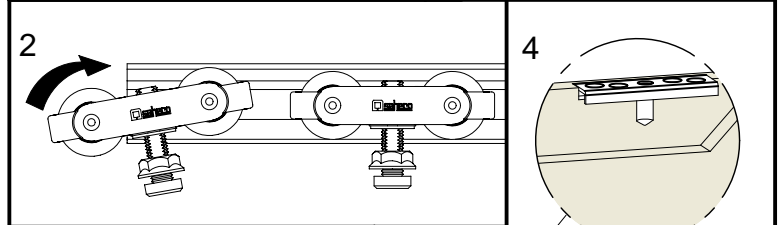

saheco

SF-A81

ENCASTADA - FLUSH-MONTABLE - À ENCASTER

Poligono Industrial Foradada - 08580 - Sant Quirze de Besora (Barcelona)
Telf. 34-93.852.92.23, Fax.34-93.852.91.59
Export. Telf. 34-93.852.96.15, Fax.34-93.852.91.76
e-mail: saheco@saheco.com
web: www.saheco.com

**GRUPO
TORREMAT**

Mayo-2010
038060082