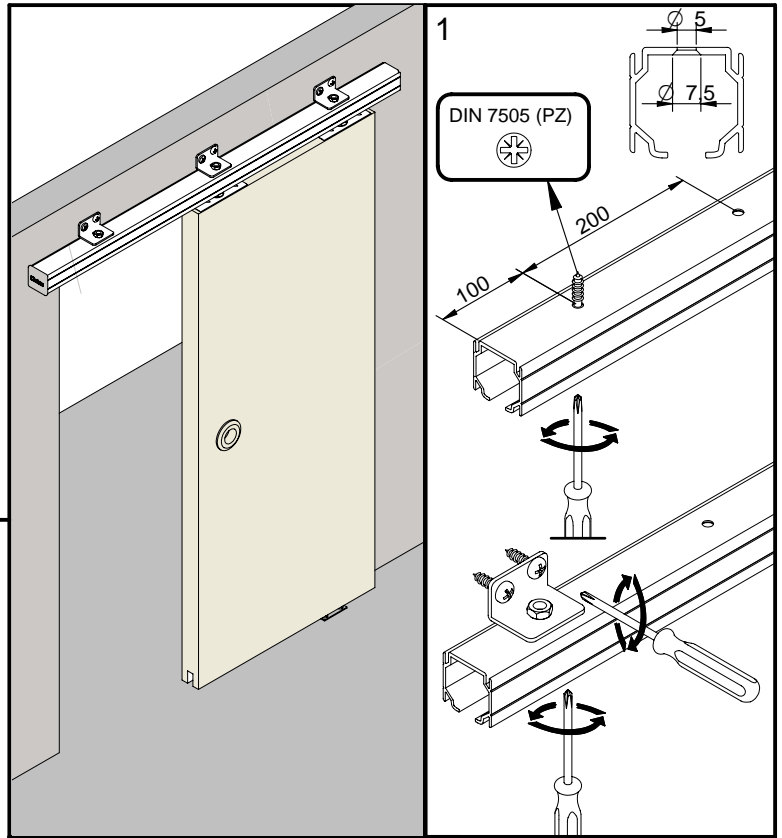

saheco

SF-A81

ENCASTADA - FLUSH-MONTABLE - À ENCASTER

Poligono Industrial Foradada - 08580 - Sant Quirze de Besora (Barcelona)
Telf. 34-93.852.92.23, Fax.34-93.852.91.59
Export. Telf. 34-93.852.96.15, Fax.34-93.852.91.76
e-mail: saheco@saheco.com
web: www.saheco.com

**GRUPO
TORREMAT**

Mayo-2010
038060082