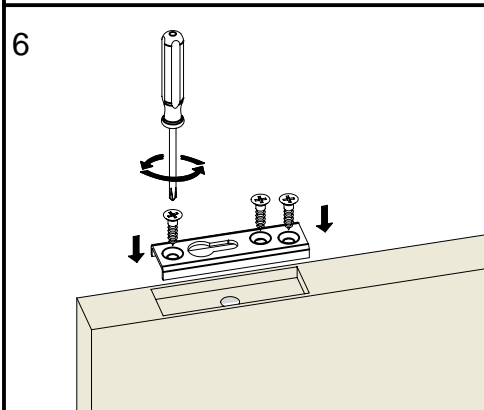

saheco

SF-A81

ENCASTADA - FLUSH-MONTABLE - À ENCASTER

Poligono Industrial Foradada - 08580 - Sant Quirze de Besora (Barcelona)
Telf. 34-93.852.92.23, Fax.34-93.852.91.59
Export. Telf. 34-93.852.96.15, Fax.34-93.852.91.76
e-mail: saheco@saheco.com
web: www.saheco.com

**GRUPO
TORREMAT**

Mayo-2010
038060082