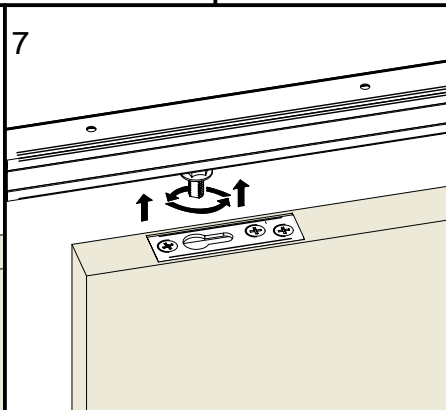

saheco

SF-A81

ENCASTADA - FLUSH-MONTABLE - À ENCASTER

Poligono Industrial Foradada - 08580 - Sant Quirze de Besora (Barcelona)
Telf. 34-93.852.92.23, Fax.34-93.852.91.59
Export. Telf. 34-93.852.96.15, Fax.34-93.852.91.76
e-mail: saheco@saheco.com
web: www.saheco.com

**GRUPO
TORREMAT**

Mayo-2010
038060082