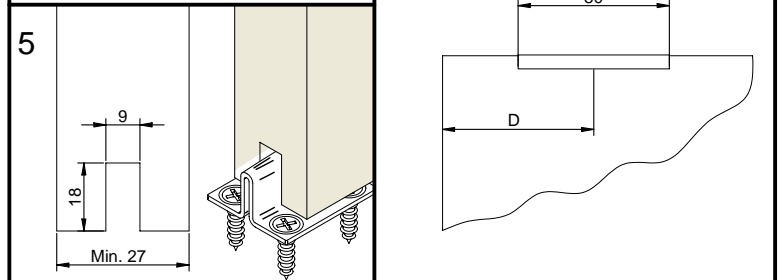

saheco

SF-A81

ENCASTADA - FLUSH-MONTABLE - À ENCASTER

Poligono Industrial Foradada - 08580 - Sant Quirze de Besora (Barcelona)
Telf. 34-93.852.92.23, Fax.34-93.852.91.59
Export. Telf. 34-93.852.96.15, Fax.34-93.852.91.76
e-mail: saheco@saheco.com
web: www.saheco.com

**GRUPO
TORREMAT**

Mayo-2010
038060082