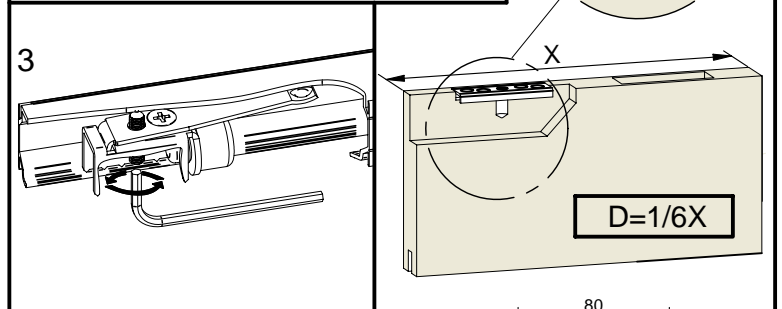

saheco

SF-A81

ENCASTADA - FLUSH-MONTABLE - À ENCASTER

Poligono Industrial Foradada - 08580 - Sant Quirze de Besora (Barcelona)
Telf. 34-93.852.92.23, Fax.34-93.852.91.59
Export. Telf. 34-93.852.96.15, Fax.34-93.852.91.76
e-mail: saheco@saheco.com
web: www.saheco.com

**GRUPO
TORREMAT**

Mayo-2010
038060082