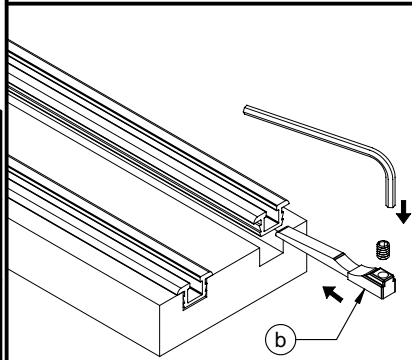

March-2011
saheco

SF-42/01

GRUP
T•RREMAT

MAX.
42kg.

	(c)		2
(a)		2	(d) Ø4x16
(b)		2	(e) Ø3x12
			10
			4

T=V+X   **V=W-3,5**   **X=Y+Z**   **A=H-5**