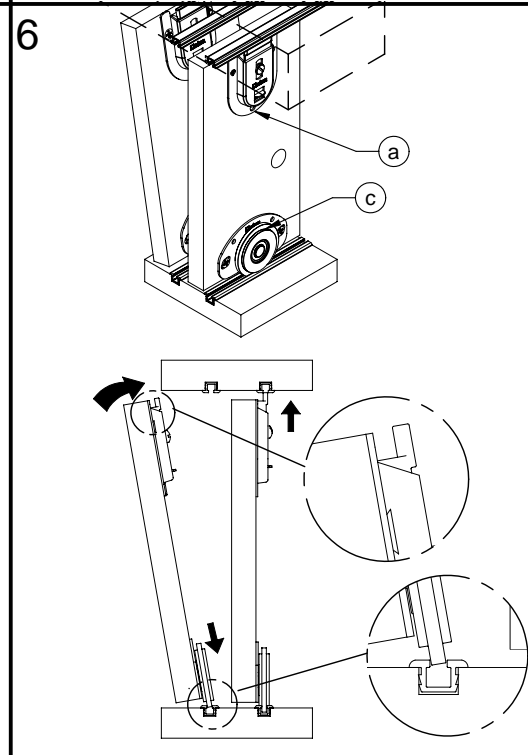

T=V+X   **V=W+1**   **X=Y+Z**   **A=H-5**

Made in Spain

038060173