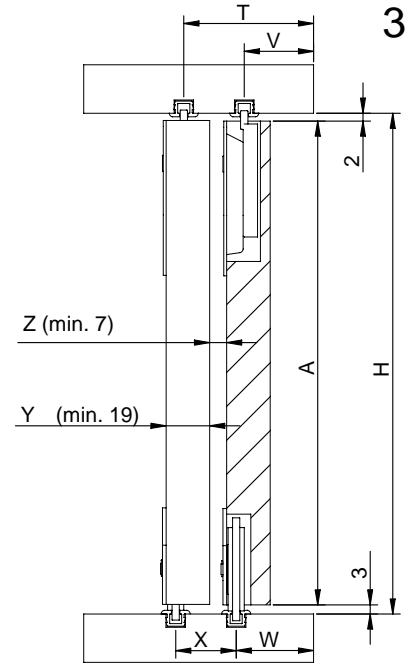

March-2011
saheco

SF-42/01

GRUP
T•RREMAT

MAX.
42kg.

	(c)		2
(a)		2	(d) Ø4x16
(b)		2	(e) Ø3x12
			10
			4

T=V+X   **V=W-3,5**   **X=Y+Z**   **A=H-5**