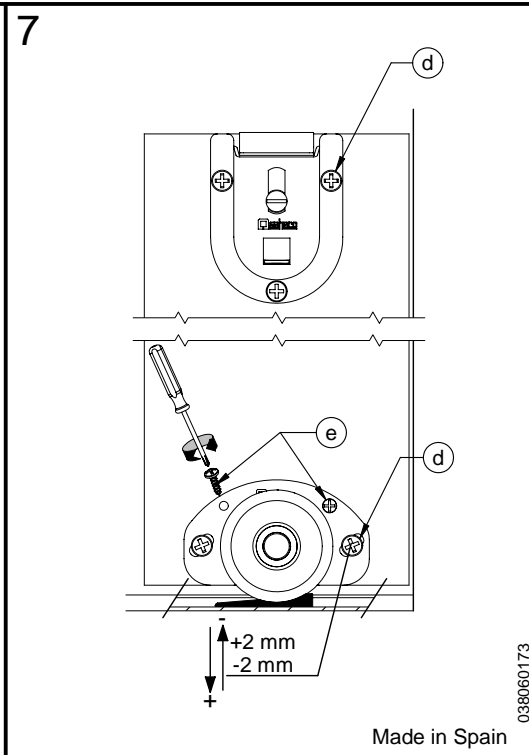

T=V+X   **V=W+1**   **X=Y+Z**   **A=H-5**

Made in Spain

038060173