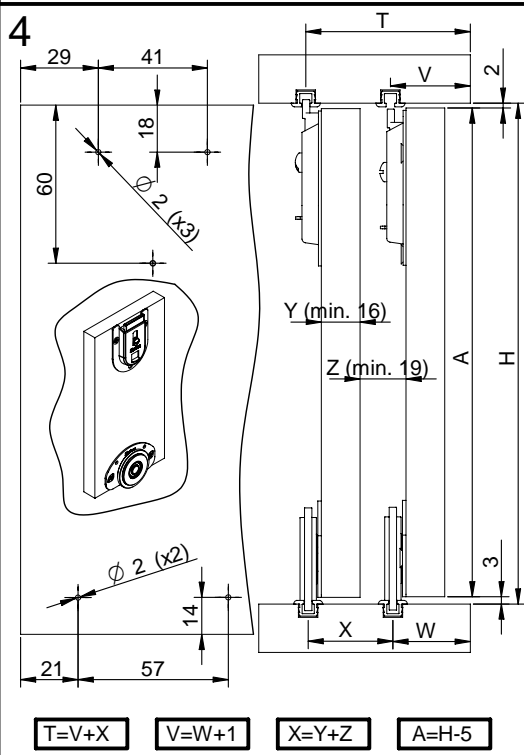

T=V+X   **V=W+1**   **X=Y+Z**   **A=H-5**

Made in Spain

038060173