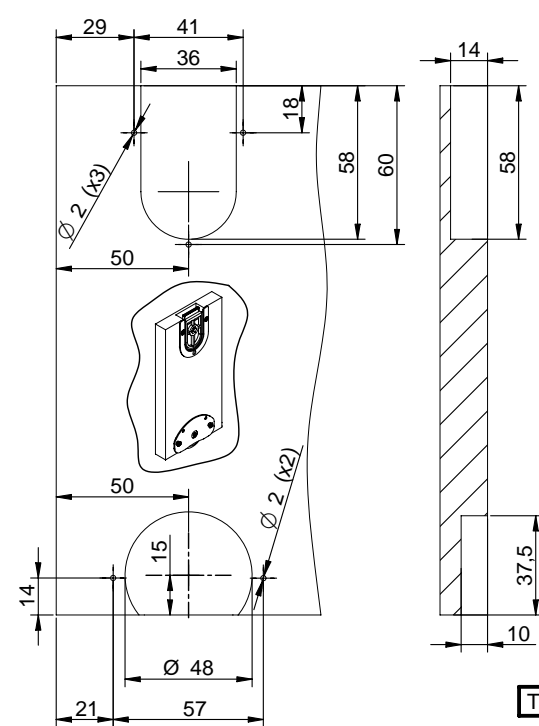

March-2011
saheco

SF-42/01

GRUP
T•RREMAT

MAX.
42kg.

	(c)		2
(a)		2	(d) Ø4x16
(b)		2	(e) Ø3x12
			10
			4

T=V+X   **V=W-3,5**   **X=Y+Z**   **A=H-5**