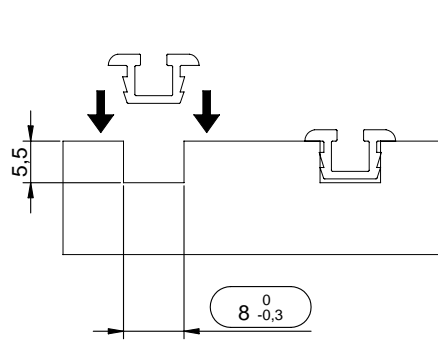

March-2011
saheco

SF-42/01

GRUP
T•RREMAT

MAX.
42kg.

	(c)		2
(a)		2	(d) Ø4x16
(b)		2	(e) Ø3x12
			10
			4

T=V+X   **V=W-3,5**   **X=Y+Z**   **A=H-5**