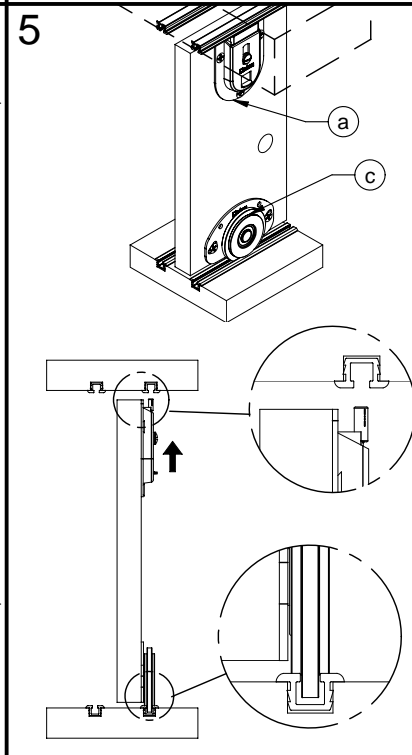

T=V+X   **V=W+1**   **X=Y+Z**   **A=H-5**

Made in Spain

038060173